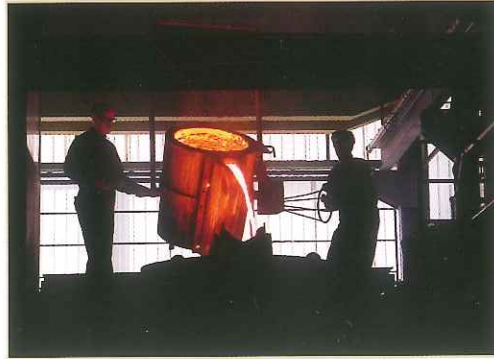

Alüminyum Döküm İmalat